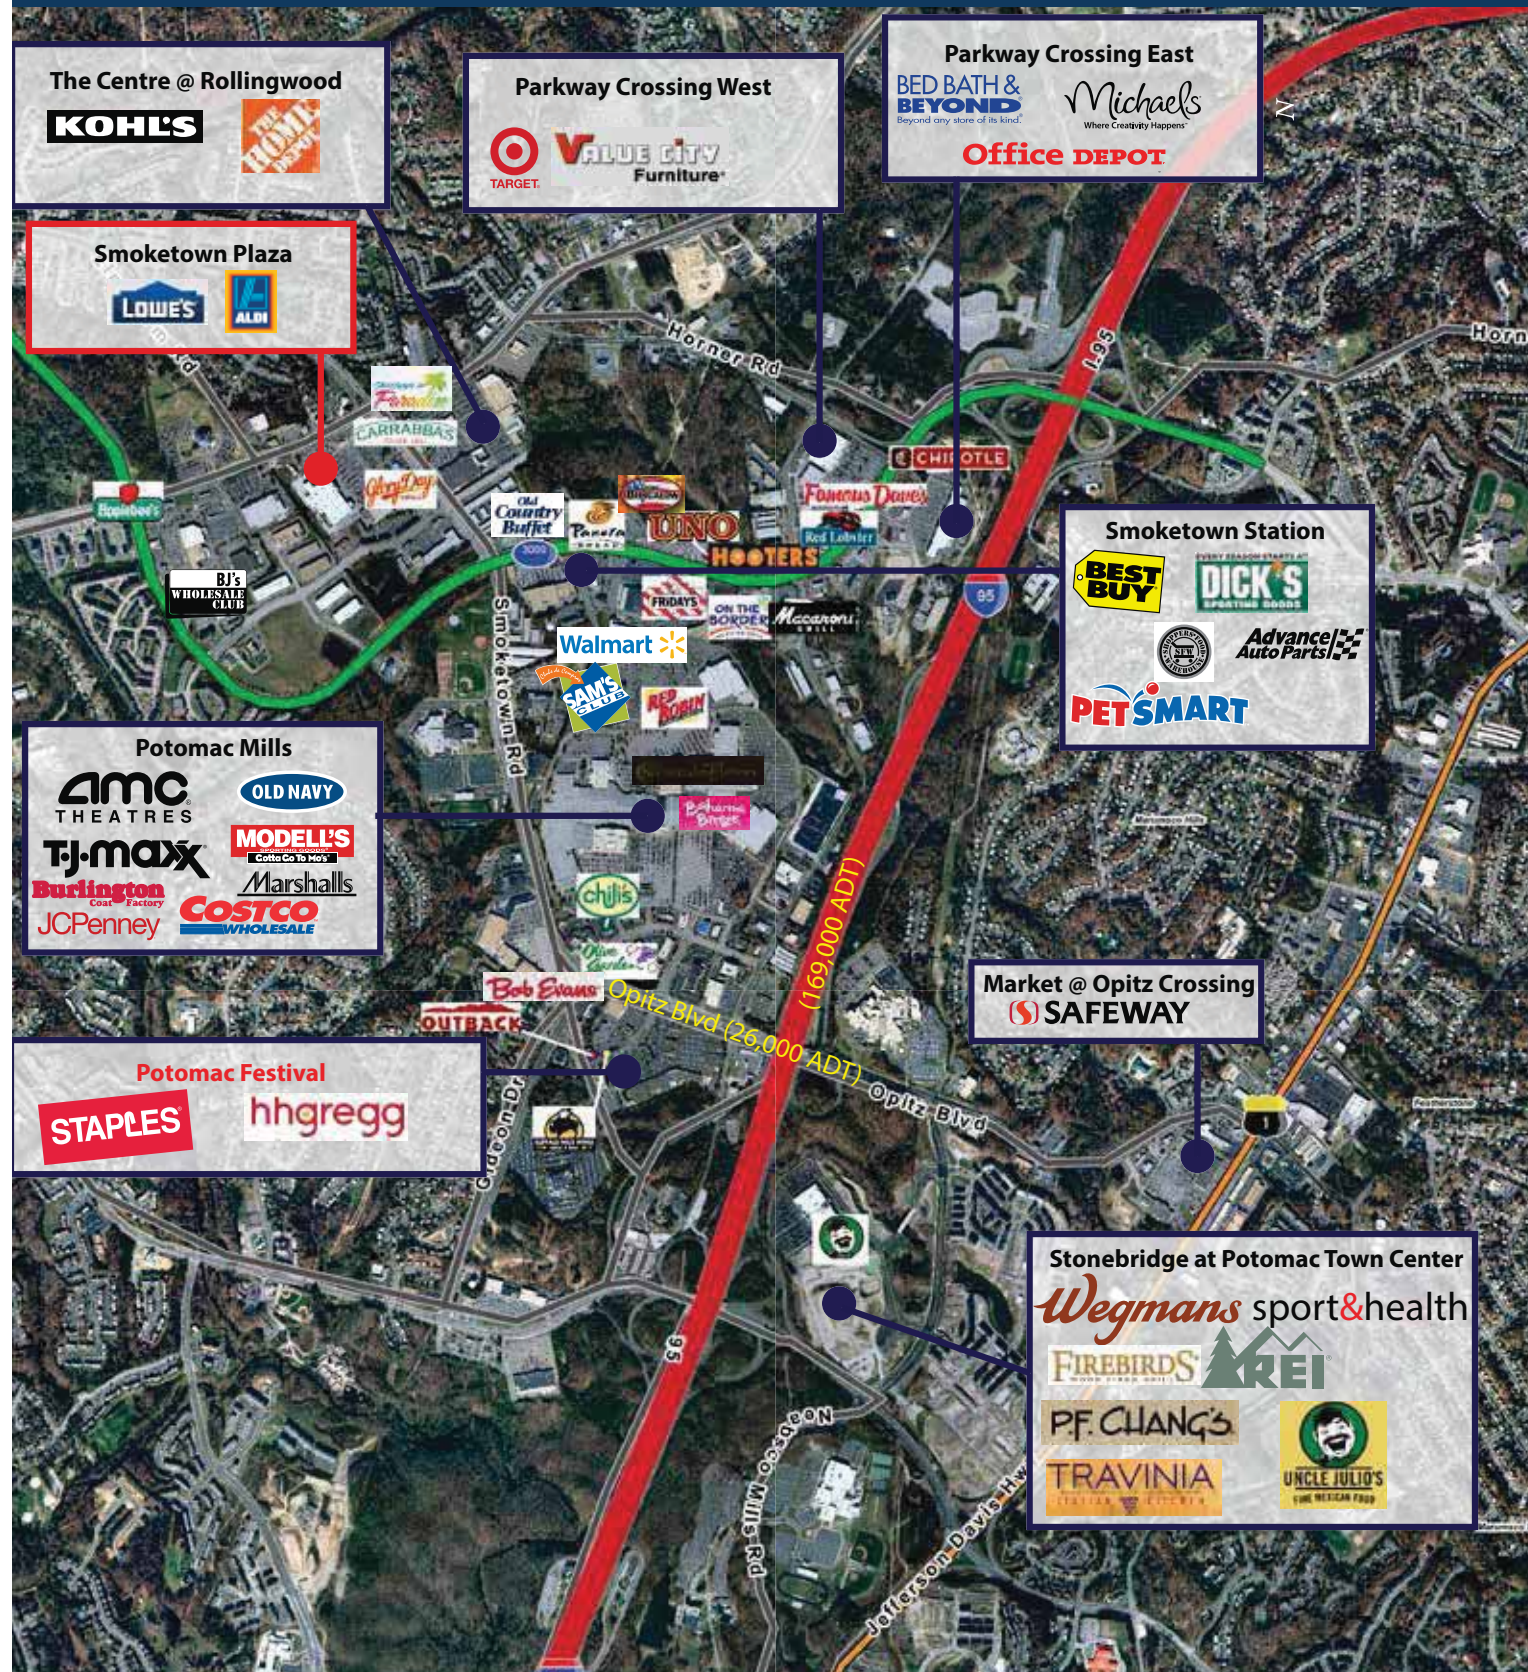

RAPPAPORT

SMOKETOWN PLAZA Woodbridge, Virginia

Alex Shiel • ashiel@rappaportco.com • (T) 571.382.1224

8405 Greensboro Drive | 8th Floor | McLean, VA 22102-5121 | (T) 571.382.1290 | (F) 571.382.1210 | rappaportco.com